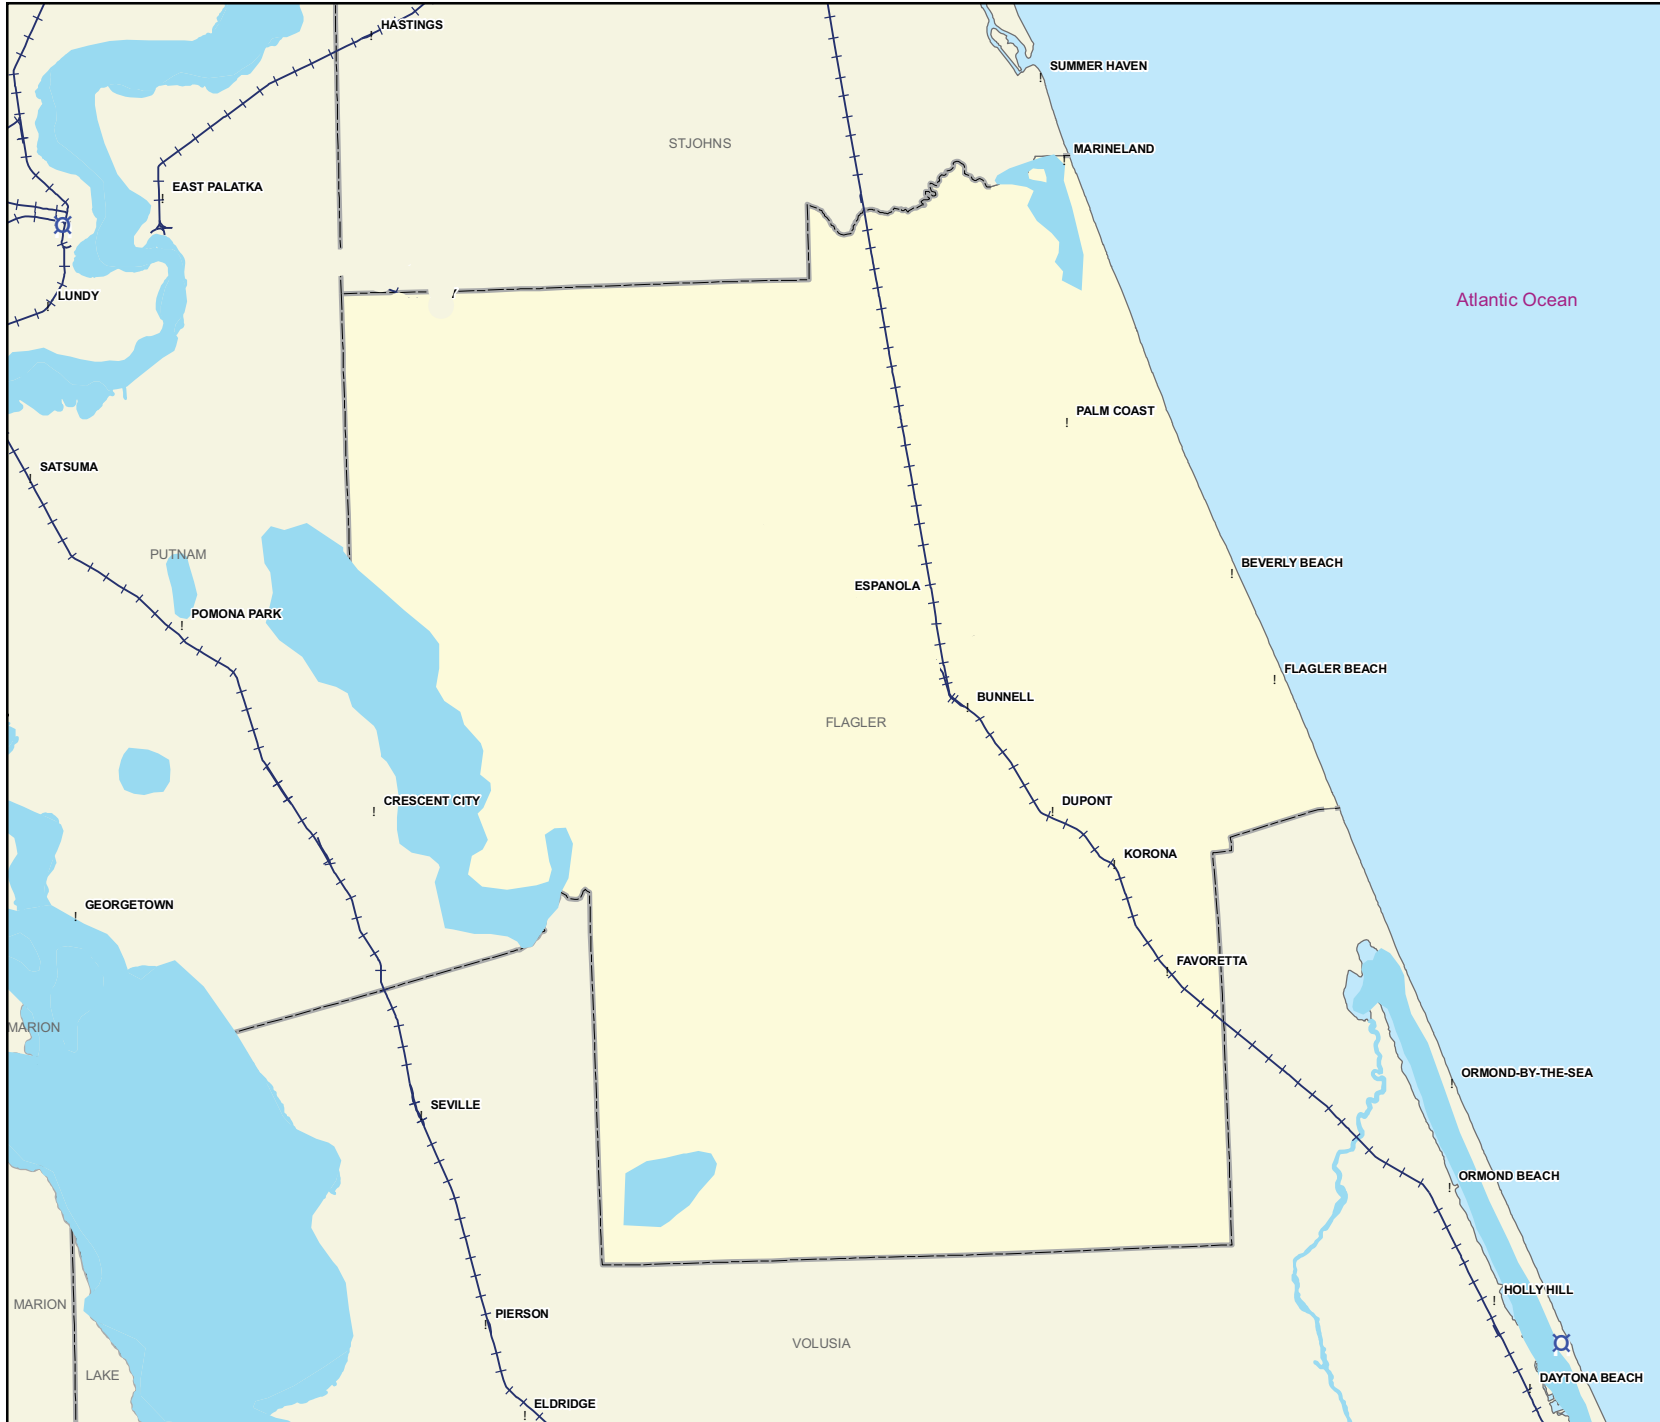

Flagler County Railway Network

Legend

-  Amtrak station
-  Railroad
-  Cities/Towns
-  County Boundary
-  Rivers
-  Lake
-  Swamp or Marsh

Produced in 2009 by the
 Florida Center for Instructional Technology (FCIT)
 using data from the
 Florida Department of Transportation.
<http://www.fcit.usf.edu/florida/maps>
 Projection: Albers Conical Equal Area
 Datum: D_North_America_1983_HARN