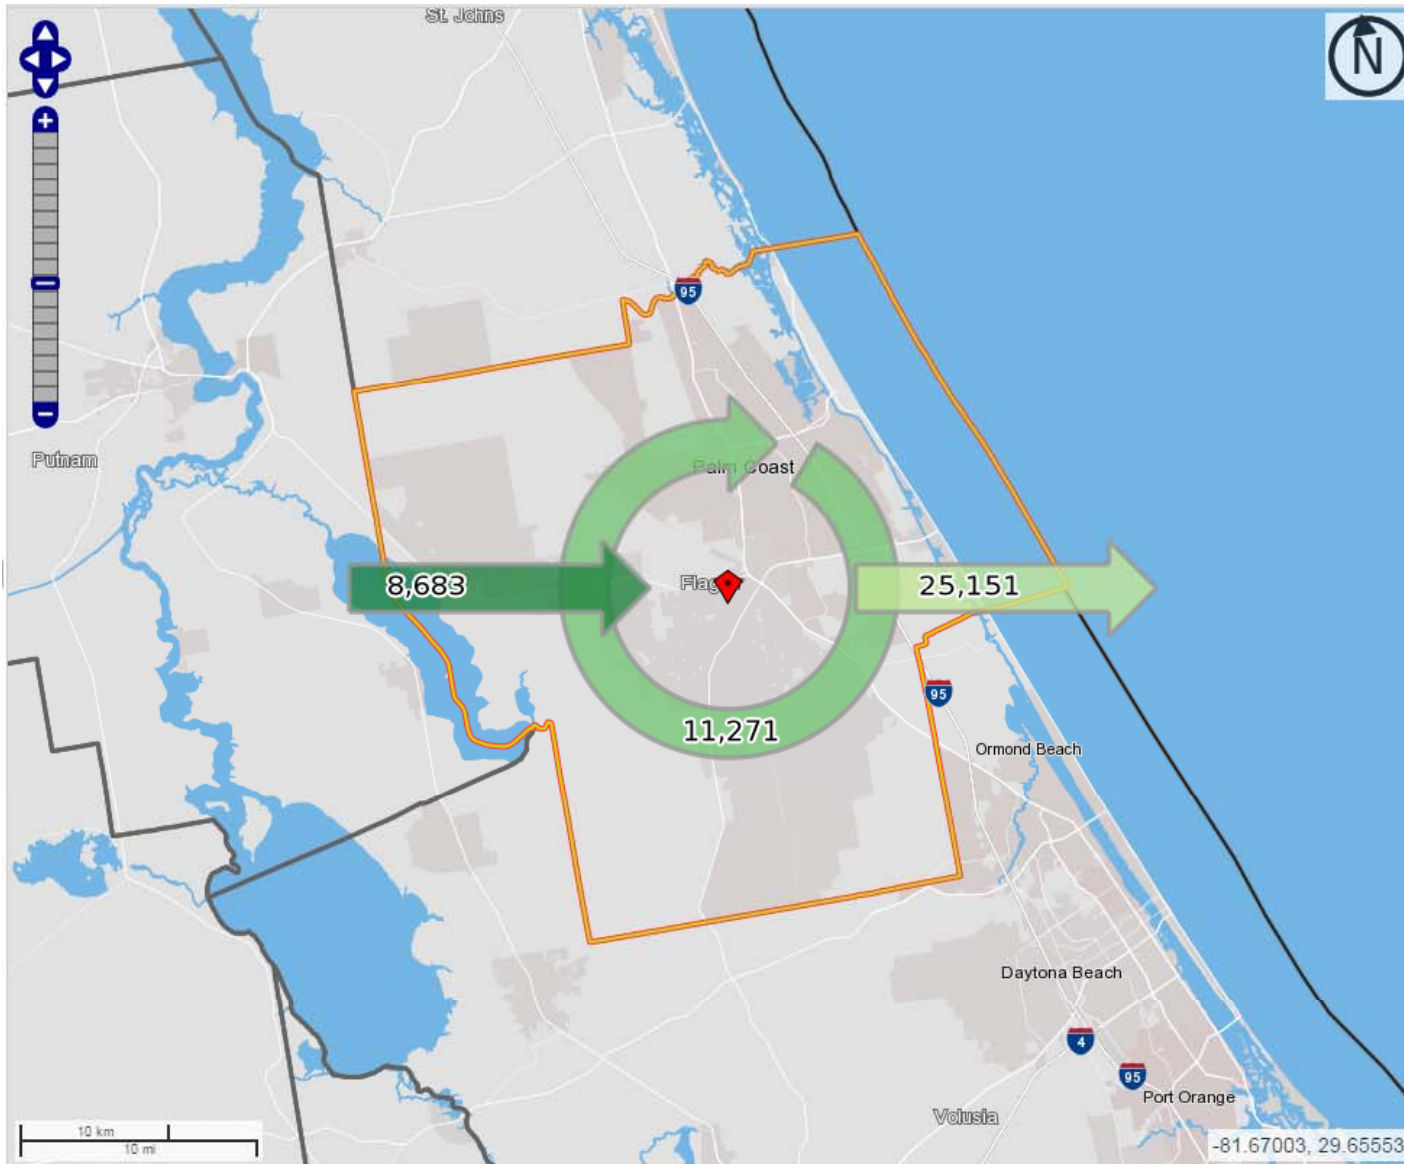

Inflow/Outflow of Employees

Flagler County, Florida

Inflow/Outflow Job Counts in 2013

- 8,683 - Employed in Selection Area, Live Outside
- 25,151 - Live in Selection Area, Employed Outside
- 11,271 - Employed and Live in Selection Area

Inflow/Outflow Job Counts (All Jobs)
 2013

	Count	Share
Employed in the Selection Area	19,954	100.0%
Employed in the Selection Area but Living Outside	8,683	43.5%
Employed and Living in the Selection Area	11,271	56.5%
Living in the Selection Area	36,422	100.0%
Living in the Selection Area but Employed Outside	25,151	69.1%
Living and Employed in the Selection Area	11,271	30.9%